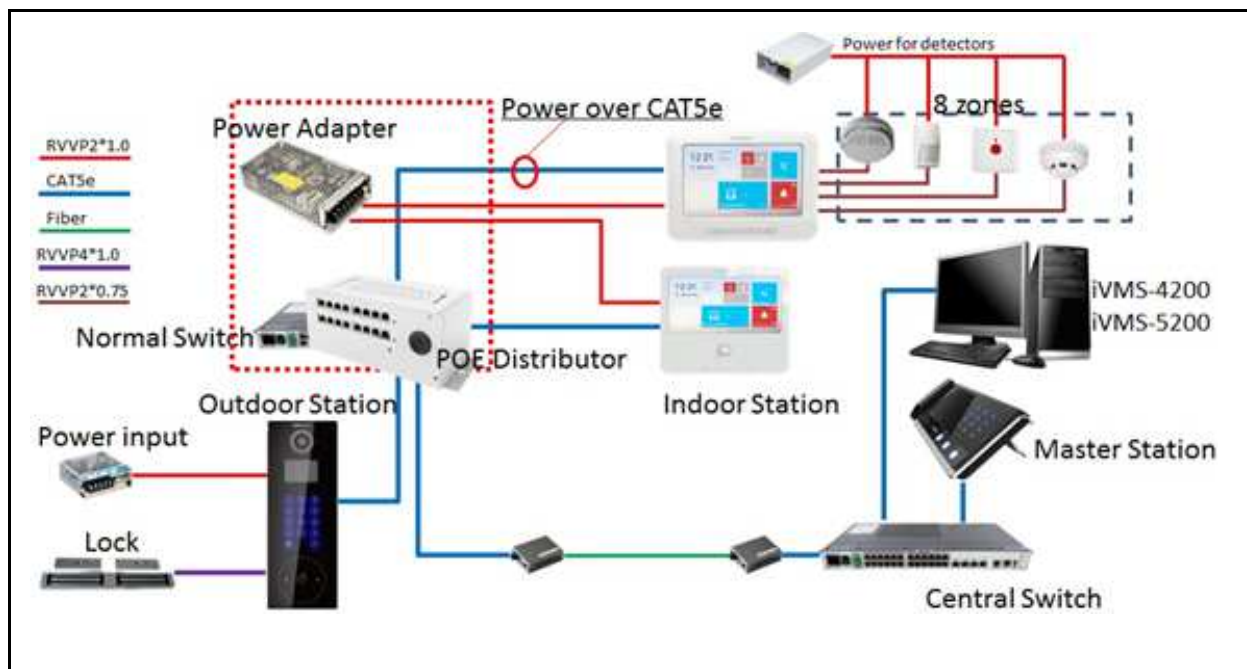

AVDIO DOMOFONI - KIT SISTEMI

	KDP-601A , Avdio domofonski set Kocom, vključuje eno slušalko in zunanji tablo z eno tipko, 2 žilna povezava, 220V	Kocom	70669
	KDP-602AD , Avdio domofonski set Kocom, vključuje dve slušalki in zunanji tablo z eno tipko, intercom med slušalkama, 2 žilna povezava med zunanjo enoto in slušalko in 6 žilna povezava med slušalkama, 220V	Kocom	70668
	ESK-1/A , Avdio domofonski set Videx, 2 žilna povezava, vključuje eno slušalko in antivandalski zunanji tablo z eno tipko, 12V AC/1,3A	Videx	99199

BARVNI VIDEO DOMOFONI - KIT SISTEMI

	KCV-434 , Barvni prostoročni LCD 4,3" video domofonski set – ena kamera in en LCD monitor, 4 žilna povezava(UTP do 100m), možnost dodatnega monitorja, tipka za odpiranje električne ključavnice , napajanje 220 Vac	Kocom	70695
	KC-MC30 , Dodatna barvna kamera za KCV - 434	Kocom	70683
	KCV-434M , Dodatni barvni monitor za KCV - 434	Kocom	
	KIV 212 , Barvni prostoročni LCD 5" video domofonski set - ena kamera in en LCD monitor, 4+1 žilna povezava, možnost dodatnega monitorja in dodatne kamere, tipka za odpiranje električne ključavnice, napajanje 220V AC	Kocom	70593
	KCV-D37 , Barvni prostoročni LCD veliki 7" video domofonski set – ena kamera in en monitor, 2 žilna povezava, možnost dodatnega monitorja , nizka poraba energije	Kocom NOVO	70688
	KC-MC32 , Dodatna kamera za sisteme KCV-D37	Kocom	
	KCV-D372M , Dodatni barvni prostoročni LCD veliki 7" video monitor, 2 žilna povezava, nizka poraba energije	Kocom NOVO	
	KU - ESA , distributor za 4 žilne videodomofonske sisteme , možnost priklopa do 4 kamere in do 16 monitorjev. Kompatibilni so naslednji tipi kamer . KC-MC30 , KC-MC20 , KC-C60, (mi priporočamo KC-MC 30) . Kompatibilni so naslednji monitorji: KCV-A374, KCV-W354 . Možno je izdelati sisteme z več zunanjimi in več notranjimi enotami	Kocom NOVO	70696