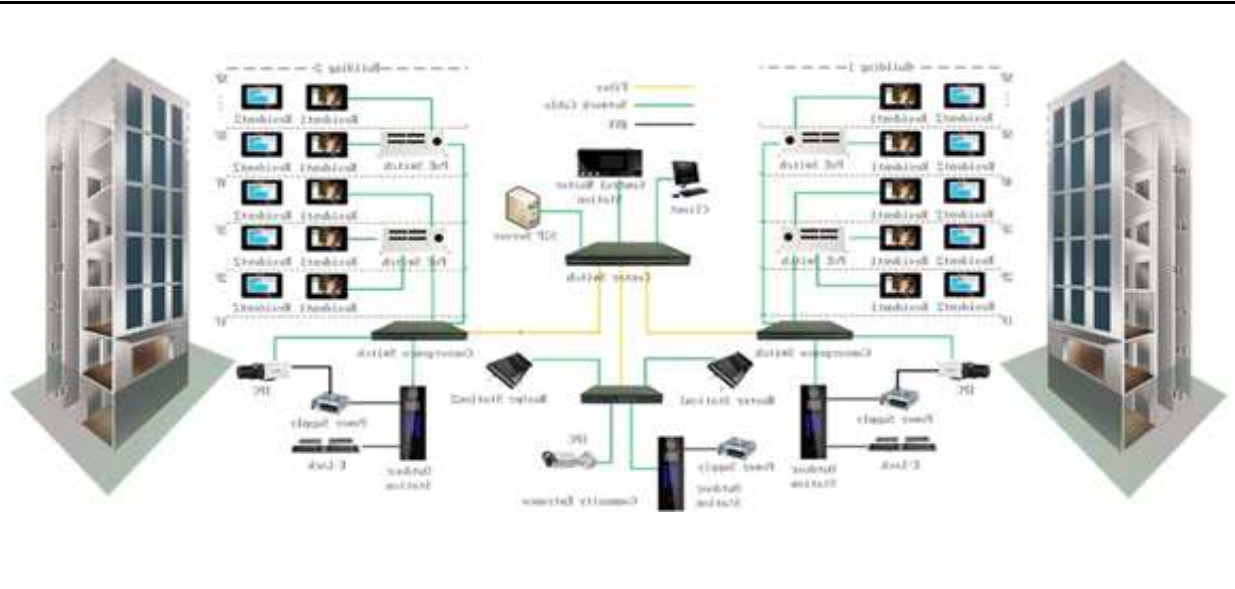

DS-KH6300-W , 7" Touch-Screen notranja enota , 7-Inch Colorful TFT LCD, display resolution: 800 * 480, 10/100Mbps Ethernet, Wi-Fi 802.11b/g/n, 8-ch alarm input, Power Over Network Cable/ 12 VDC	HIKVISION	92422
	DS-KAD606 , Mrežno stikalo , built-in voltage-stabilized power, 8 x 100Mbps ports(6-ch supporting network cable powering and 2-ch cascading LAN interfaces), suitable for indoor station and villa door station	HIKVISION	92450
	DS-KAW50-1 , Napajalnik - Power supply for Door station and Villa Door Station, Output: 12 VDC, 4.2A	HIKVISION	92455

IP SISTEMI ZA BLOKE

	DS-KD8102-V , 3.5" Zunanja enota , Capacitive Touch Key 1.3 MP Door Station, Plastic, 3.5-inch Colorful TFT LCD, display resolution: 480 * 320, Camera resolution: HD720P, 25fps(P)/30fps(N), 10M/100M/1000M Self-adaptive Ethernet, Wiegand & RS-485, 8-ch alarm input, 4-ch alarm output, IP65, USB 2.0, 12 VDC, Visible Light Supplement	HIKVISION	92410
	DS-KH6310 , 7" Touch-Screen notranja enota, 7-Inch Colorful TFT LCD, display resolution: 800 * 480, 10/100Mbps Ethernet, 8-ch alarm input, Power Over Network Cable/ 12 VDC	HIKVISION	92420
	DS-KH6300-W , 7" Touch-Screen notranja enota , 7-Inch Colorful TFT LCD, display resolution: 800 * 480, 10/100Mbps Ethernet, Wi-Fi 802.11b/g/n, 8-ch alarm input, Power Over Network Cable/ 12 VDC	HIKVISION	92420
	DS-KAD606 , Mrežno stikalo , built-in voltage-stabilized power, 8 x 100Mbps ports(6-ch supporting network cable powering and 2-ch cascading LAN interfaces), suitable for indoor station and villa door station	HIKVISION	92420
	DS-KH8300, 7" Touch-Screen Indoor Station, 7-inch Colorful TFT LCD, display resolution: 1024 * 600, 10/100Mbps Ethernet, 8-ch alarm input, Power Over Network Cable/ 12 VDC	HIKVISION	92430